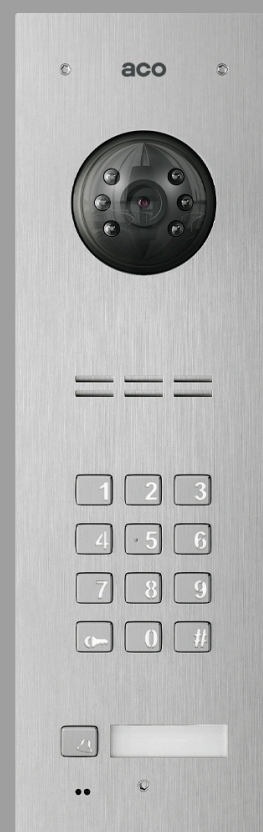

Como

#domowo
#funkcjonalnie
#elegancko