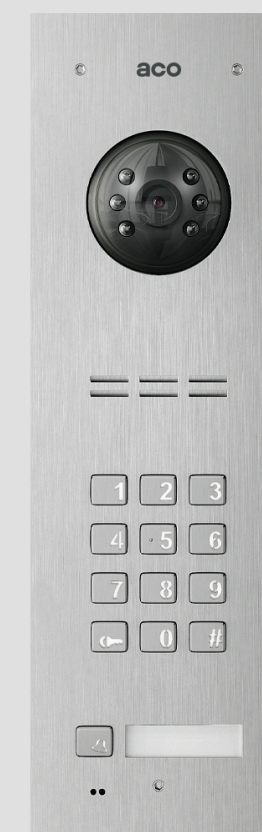

Familio

#rodzinnie
#odpokoleń
#stylowoi